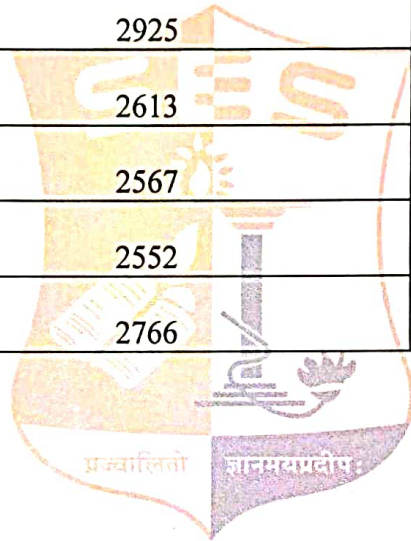

2.2.2: Student- Full time teacher ratio (Data for the latest completed academic year)

Student- Full time teacher ratio (2020-21)	Ratio
2766:36	77:1

Year	No. of Students	No. of Full time Teachers
2016-17	2925	40
2017-18	2613	40
2018-19	2567	39
2019-20	2552	37
2020-21	2766	36